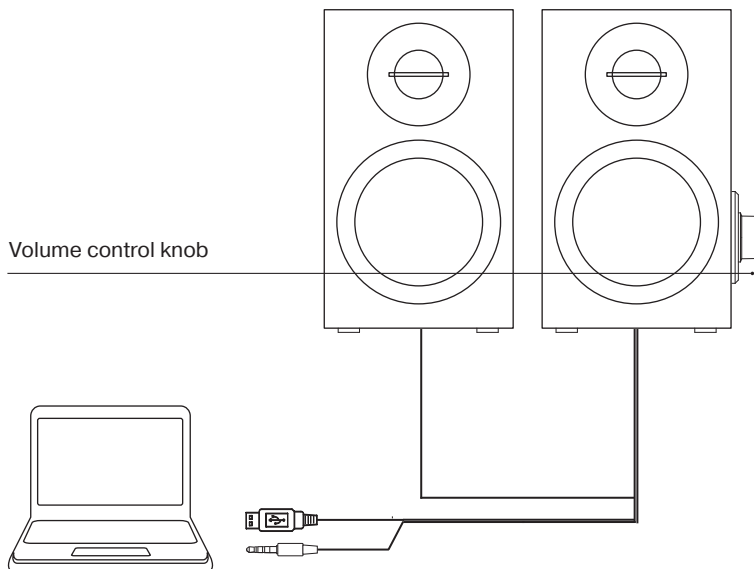

SPECIAL FEATURES

- Volume control on the side panel
- USB power supply
- Wooden body (MDF)

CONNECTION AND OPERATION

- Multimedia Speaker System (MSS) can be connected to PC, laptop or any other supported device.
- Plug USB cable to any USB power port.
- Plug signal cable to audio output of the audio source.

TECHNICAL SPECIFICATIONS

Output power (RMS)	6 (2 × 3) W
Frequency range	100 – 20 000 Hz
Speaker dimensions	Ø 76 mm
Power supply	USB/5V DC
Connection	mini-jack Ø 3.5 mm
Dimensions	105 × 178 × 105 mm
Case material	wooden MDF
Weight	1.1 kg